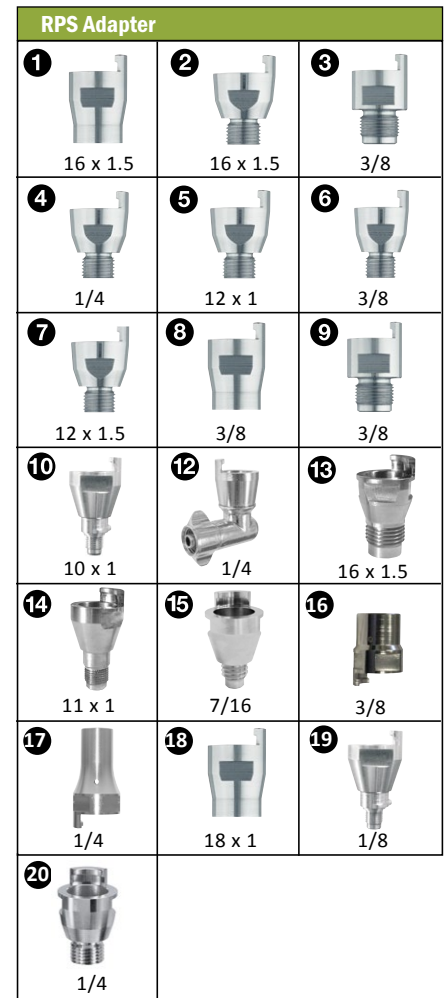

# SATA® RPS™ Adapter and Siphon Kits

Manufacturer	Spray Gun	Adapter	Part No.
SATA	SATAjet 2000 HVLP, RP w/o QCC	2	125237
	SATAjet LM 2000 HVLP/RP, SATAjet 90	2	125237
	SATAjet KLC HVLP/RP, KLC P	2	125237
	SATAjet B, NR 92, NR 95 HVLP	1	125211
	SATAjet LM B 92	7	133595
	SATAmijet, minijet 2, 3, 4	10	135798
	SATAjet 1000 H	16	188292
	SATAmijet 1000 H	17	188318
Binks	MG-1	3	125252
Airgunsa	AZ40 THE	4	125278
Asturo	OM Green	5	125294
3M/Graco	3M PPS	6	126326
DeVilbiss	PRI, GTI, GTI Pro, GFG, GFV, GFHV 510, Tekna, CVi	3	125252
	SRI	15	164608
Starting Line/	HLVP Spray Gun	13	150136
Finish Line	Mini Spray Gun	14	150151
Emininet	E13	4	125278
IWATA	W 400, WR 400, LPA 94	1	125211
	VXL Primer Gun, LPH 400, LPH 440	1	125211
	LPH 80	19	193276
	LS-400 (Super Nova), W 300, LPH 300	4	125278
	LPH100-LVG	12	147272
Kremlin	M 21 G	20	215079
Optima	800, 900	8	133827
Sagola	475 Mini-Gun	10	135798
	403 G, 433 G, 434 G, 444 G, 450 G	7	133595
	4100 G, 4200 G, 4300	7	133595
	4400	1	125211
	4400/4500 Xtreme	18	188664
Sharpe	GT1, Platinum, Titanium, Cobalt, SGF 98, Razor primer	9	135111
	Finex FX 300	8	133827
Walcom	FX GEO, FX HVLP	5	125294

## Siphon Kit for SATAjet H & SATAmijet 1000 H

188482	RPS Siphon Kit, pins, suction hose, sieve, (for 0.3L cup ), pack of 25
188516	RPS Siphon Kit, pins, suction hose, sieve, (for 0.3L cup ), pack of 50
188490	RPS Siphon Kit, pins, suction hose, sieve, (for 0.6L cup ), pack of 25
188524	RPS Siphon Kit, pins, suction hose, sieve, (for 0.6L cup ), pack of 50
188508	RPS Siphon Kit, pins, suction hose, sieve, (for 0.9L cup ), pack of 25
188532	RPS Siphon Kit, pins, suction hose, sieve, (for 0.9L cup ), pack of 50